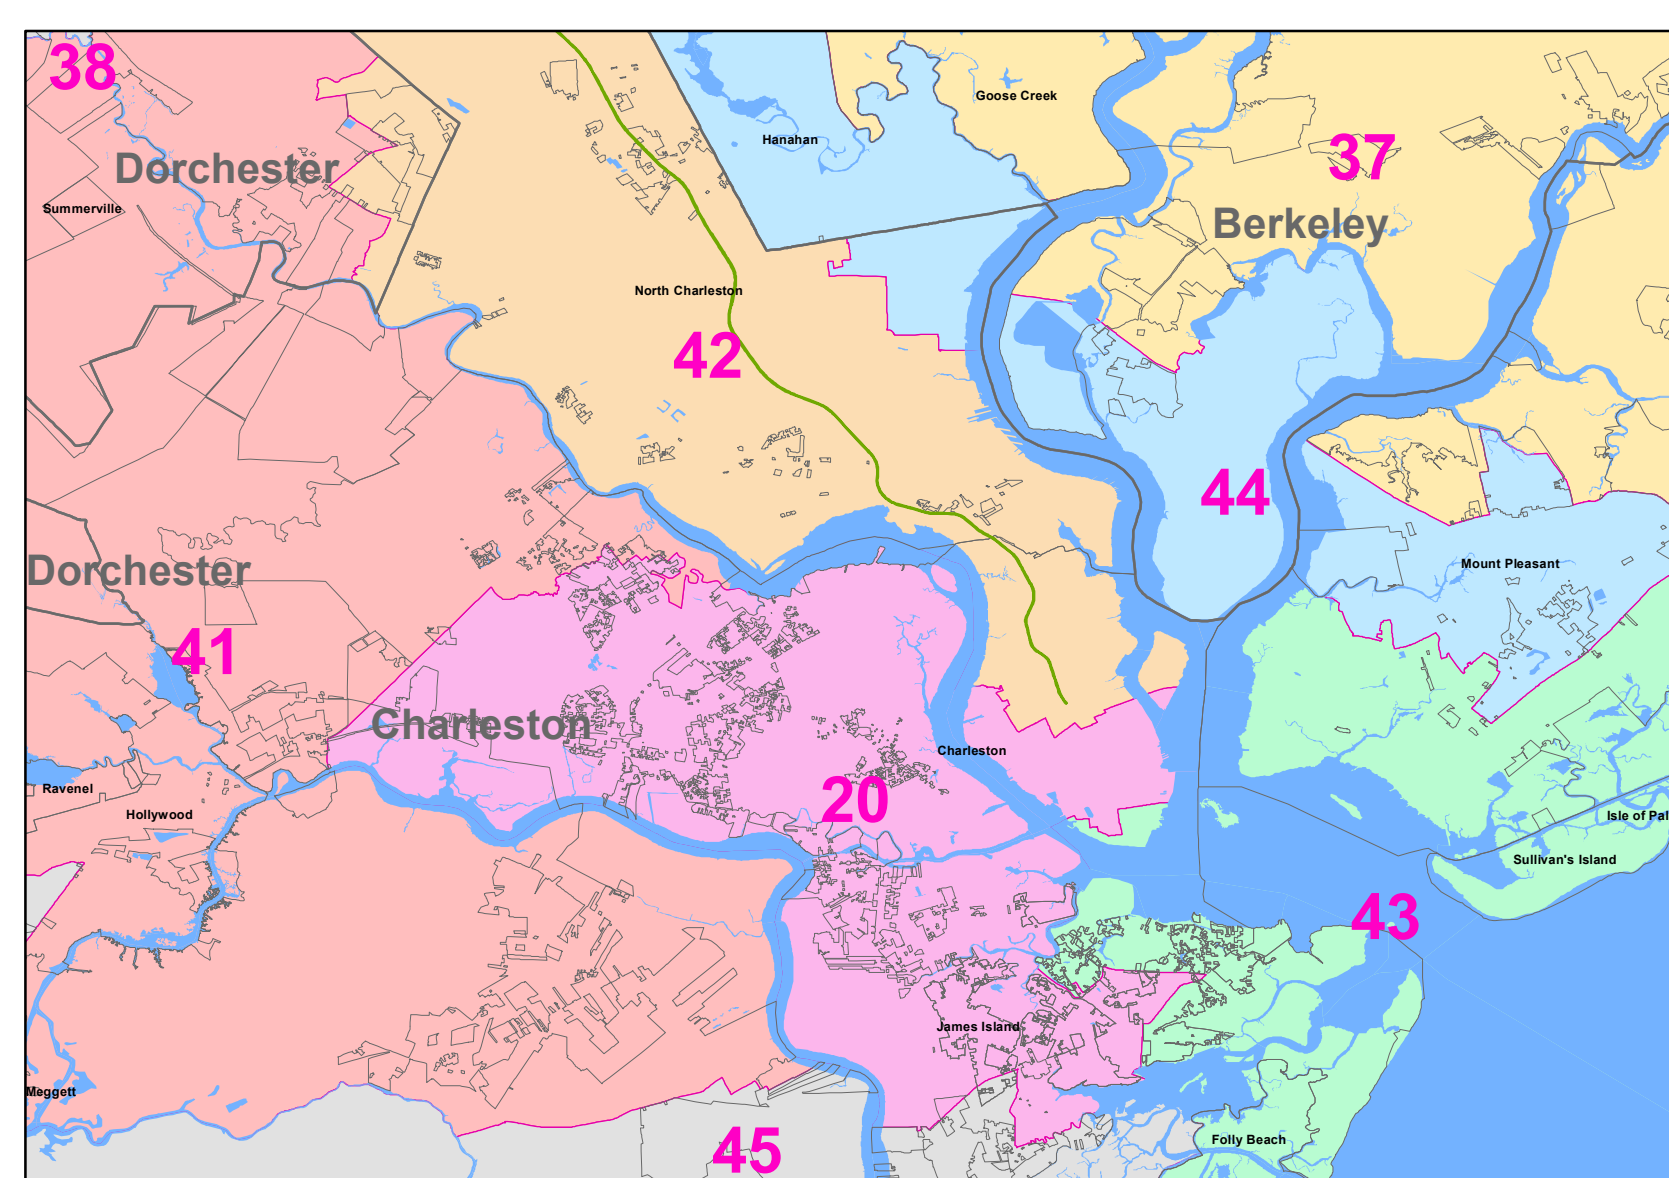

South Carolina Senate Districts

Judiciary Committee Plan

Greenville

Columbia

Charleston

- Interstates
- 2020 Corporate Boundary
- County Boundary
- Water Area